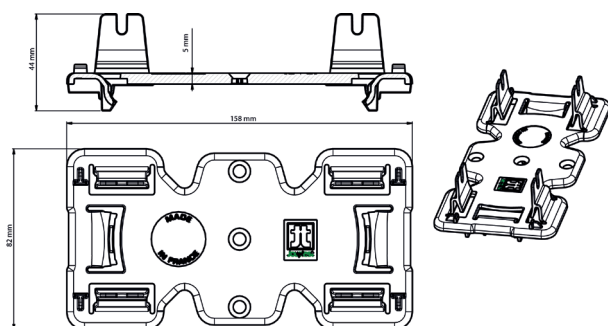

ADAPTER

BENEFITS

- Can be used with all Essential risers from 20/30 mm, as well as with 25 mm extension.
- Resist pull out.

APPLICATIONS

- Allows connection of the aluminium joist to any JOUPLAST® riser pedestal.
- Allows 2 aluminium joist to be joined using the 4 fixing points.

RECOMMENDATIONS

- Terraces and patios for pedestrian use only.
- Outdoor use only.
- To be placed on the top the riser.
- Raises the pedestal height by 5 mm.
- Compatible with all JOUPLAST® riser pedestal - «Essential» range from 20/30 mm : decking, paving and self levelling.
- Compatible with 25 mm only.

TECHNICAL DETAILS

- Material: recycled polypropylene
- Colour: black
- Dimensions : 158 mm x 82 mm x 44 mm
- Weight: 45 g
- Resistance to temperature from -30°C to +60°C
- UV and frost resistant

PACKING