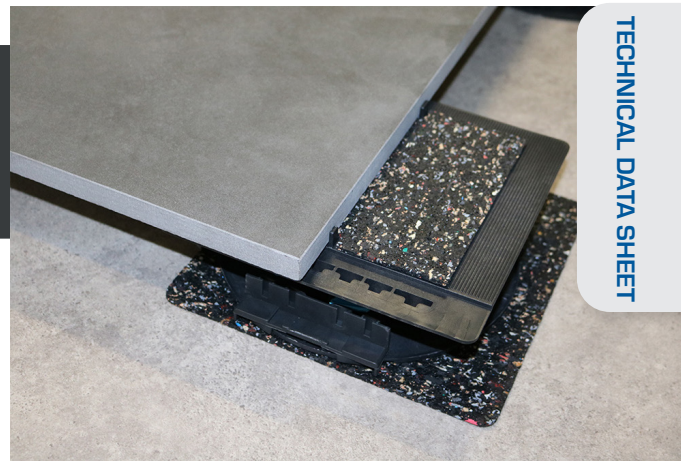

# ISOLATION PAD FOR EXTRA GRIP

FOR SIDE FINISHING PLATE «ESSENTIAL» & CLEMAN® RANGE

TECHNICAL DATA SHEET

## BENEFITS

- Resistant.
- Suitable with side finishing plate - «Essential» and CLEMAN® range.

## APPLICATIONS

- Positioned on the side finishing plate, it reduces any vibration and improves the grip of the slab.

## TECHNICAL DETAILS

- Material: recycled rubber
- Colour: black
- Dimensions: 145 x 160 mm
- Thickness: 3 mm
- Resistant to extreme temperatures from -30°C to +60°C
- UV and frost resistant