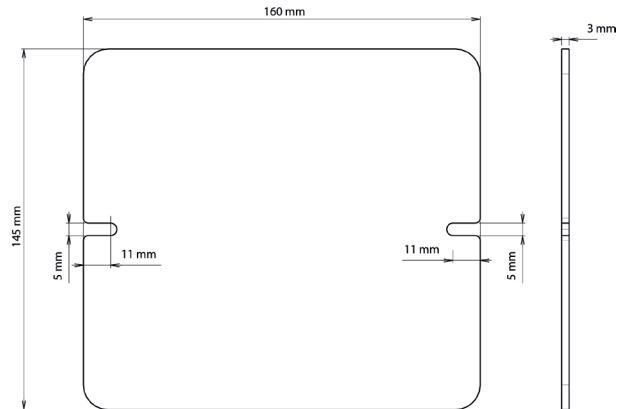

## TECHNICAL DETAILS

- Material: recycled rubber
- Colour: black
- Dimensions: 145 x 160 mm
- Thickness: 3 mm
- Resistant to extreme temperatures from -30°C to +60°C
- UV and frost resistant